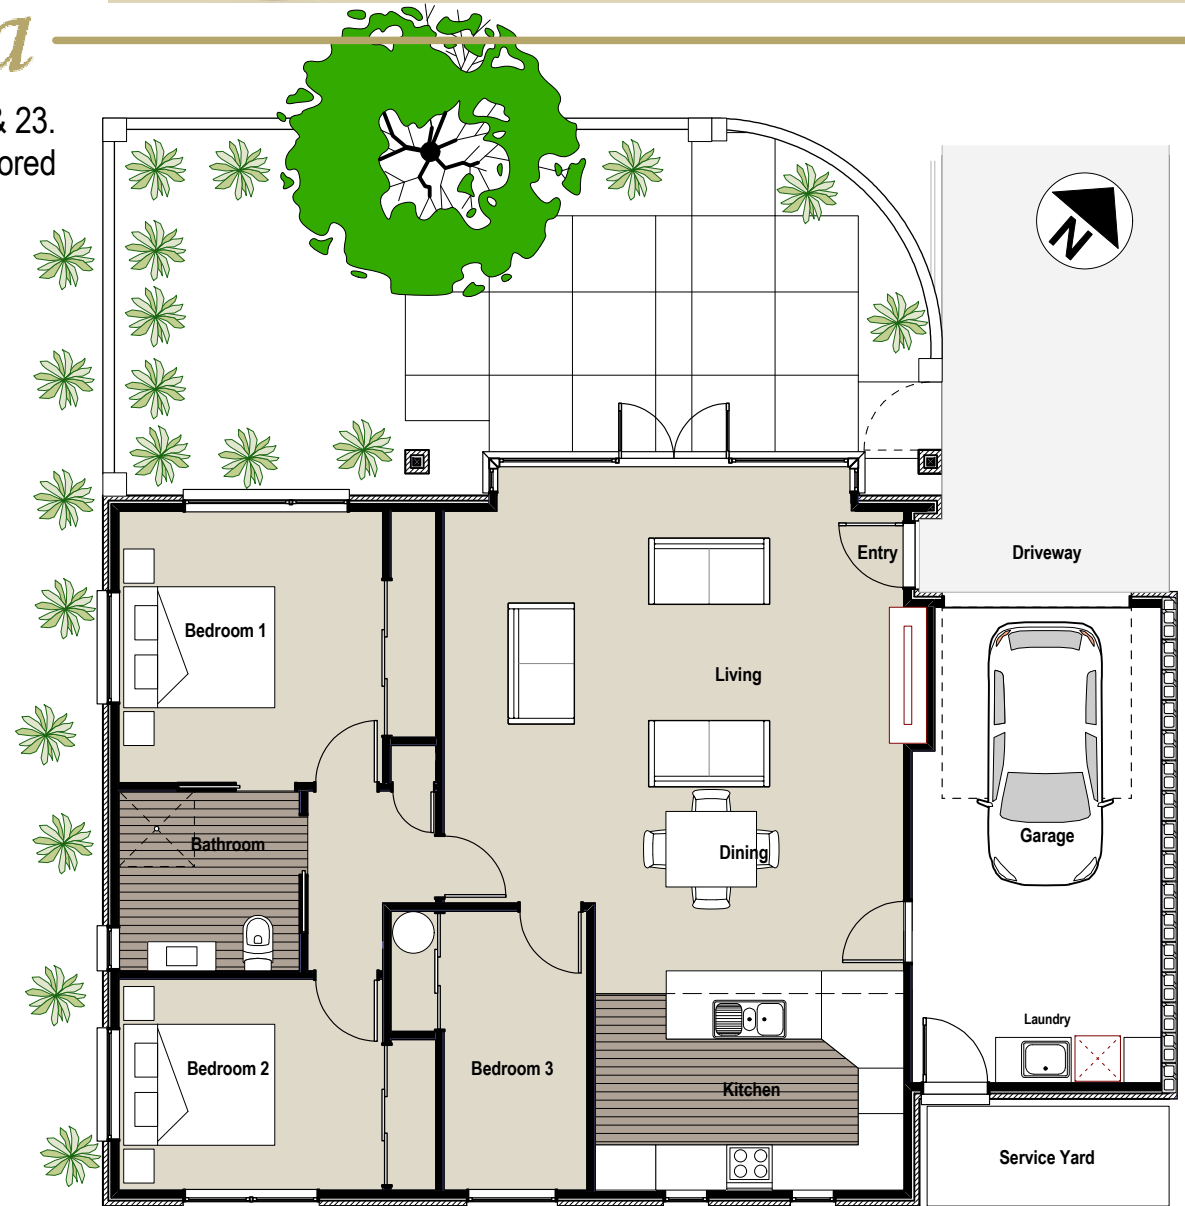

Through Care, to Quality of Life

—Three Bedroom Villa

Units 22 & 23.
24 mirrored

—Room Sizes

Living / Dining	6.1 x 6.1m
Kitchen	4.1 x 2.9m
Bathroom	2.4 x 2.4m
Bedroom 1 (inc. wardrobe)	4.2 x 3.6m
Bedroom 2	3.5 x 2.8m
Bedroom 3	1.9 x 3.7m
Garage	3.3 x 6.3m
<u>Total Floor Area</u> =	<u>126.8m²</u>